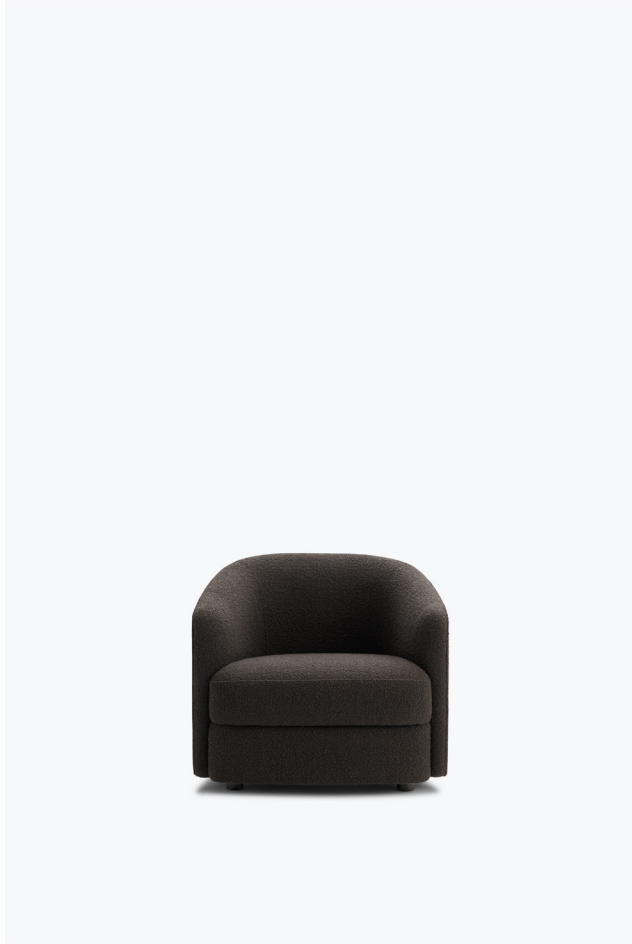

NEW WORKS.

Product Fact Sheet - Furniture - Covent Lounge Chair

Covent Lounge Chair

Arde Design Studio

While the other members of the Covent family balance the elements; the Covent Lounge Chair and Covent Sofa present a universe of warmth. The soft organic top of the Covent Chair has been extended to the ground, the bold frame replaced with the soft touch of an upholstered base and generous seating cushion. Showcasing the expert detailing and craftsmanship that comes with a range produced solely in Denmark, this pair invites you to nestle within and feel the tenderness of each upholstered surface.

NEW WORKS.

Product Fact Sheet - Furniture - Covent Lounge Chair

Specifications

Product Name	Covent Lounge Chair
Designer	Arde Design Studio
Year	2019
Category	Furniture
Type	Lounge Chair
Material	Plywood core construction w. Seat and back in high quality foam with selected upholstery.
Product Dimensions	H: 730 x W: 800 x D: 720 mm Seat Height: 420 mm
Packaging Dimensions	H: 780 x W: 850 x D: 770 mm
COM	Fabric Requirements 3,2 meter
Delivery time	6-8 weeks
County of origin	Denmark