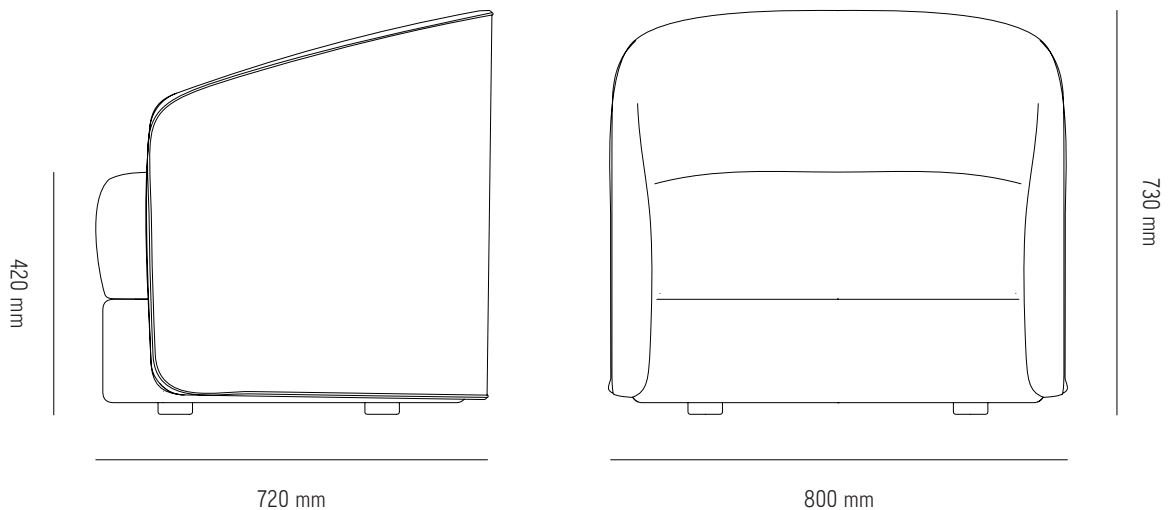

NEW WORKS.

Product Fact Sheet - Furniture - Covent Lounge Chair

Specifications

Product Name	Covent Lounge Chair
Designer	Arde Design Studio
Year	2019
Category	Furniture
Type	Lounge Chair
Material	Plywood core construction w. Seat and back in high quality foam with selected upholstery.
Product Dimensions	H: 730 x W: 800 x D: 720 mm Seat Height: 420 mm
Packaging Dimensions	H: 780 x W: 850 x D: 770 mm
COM	Fabric Requirements 3,2 meter
Delivery time	6-8 weeks
County of origin	Denmark